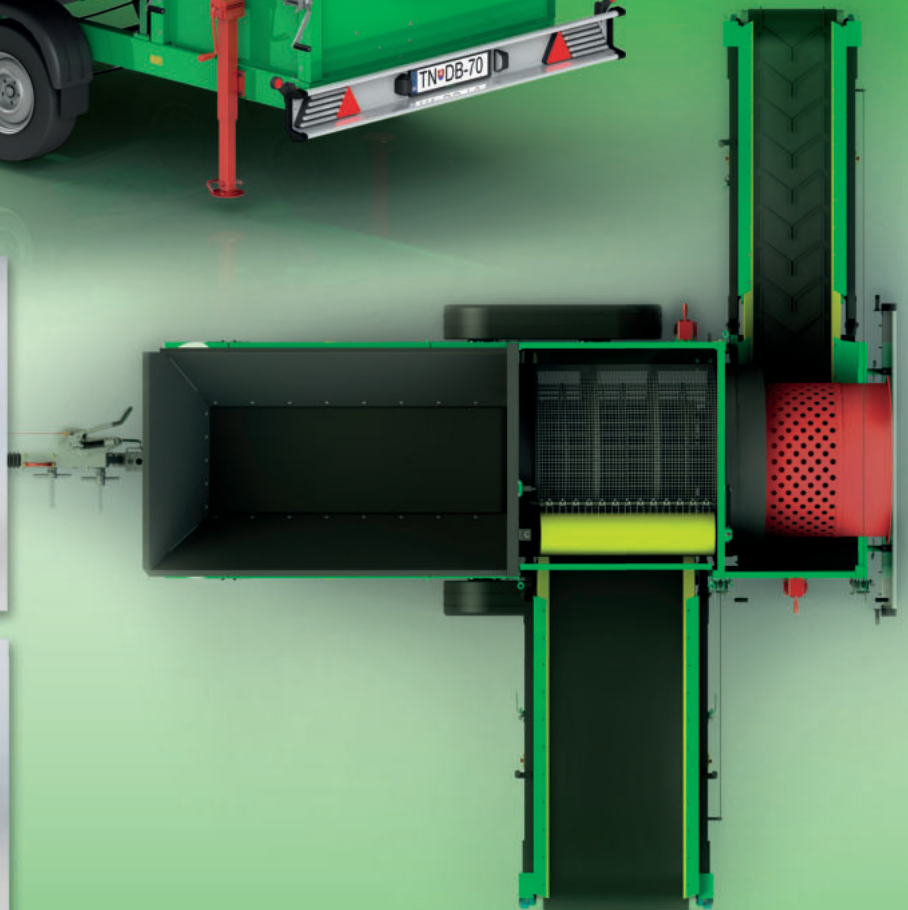

## TROMMEL SCREEN

Innovative solutions in the field of production of special equipment.

ENGINEERING

## TROMMEL SCREEN DB-30

- » Stationary drum screener
- » Double drum with replaceable mesh on the outer diameter
- » Screen mesh sizes from 2mm to 80mm
- » Electric drum drive, speed selection using a frequency converter
- » The outer diameter of the drum is 1300mm
- » The inner diameter of the drum is 1000mm

## TROMMEL SCREEN DB-70

- » Mobile trommel screen
- » O2 trailer (with brakes, two axle, up to 3500Kg)
- » Double drum with replaceable mesh on the outer diameter
- » Mesh eye size from 2mm to 80mm
- » Electric drum drive, speed selection using a frequency converter