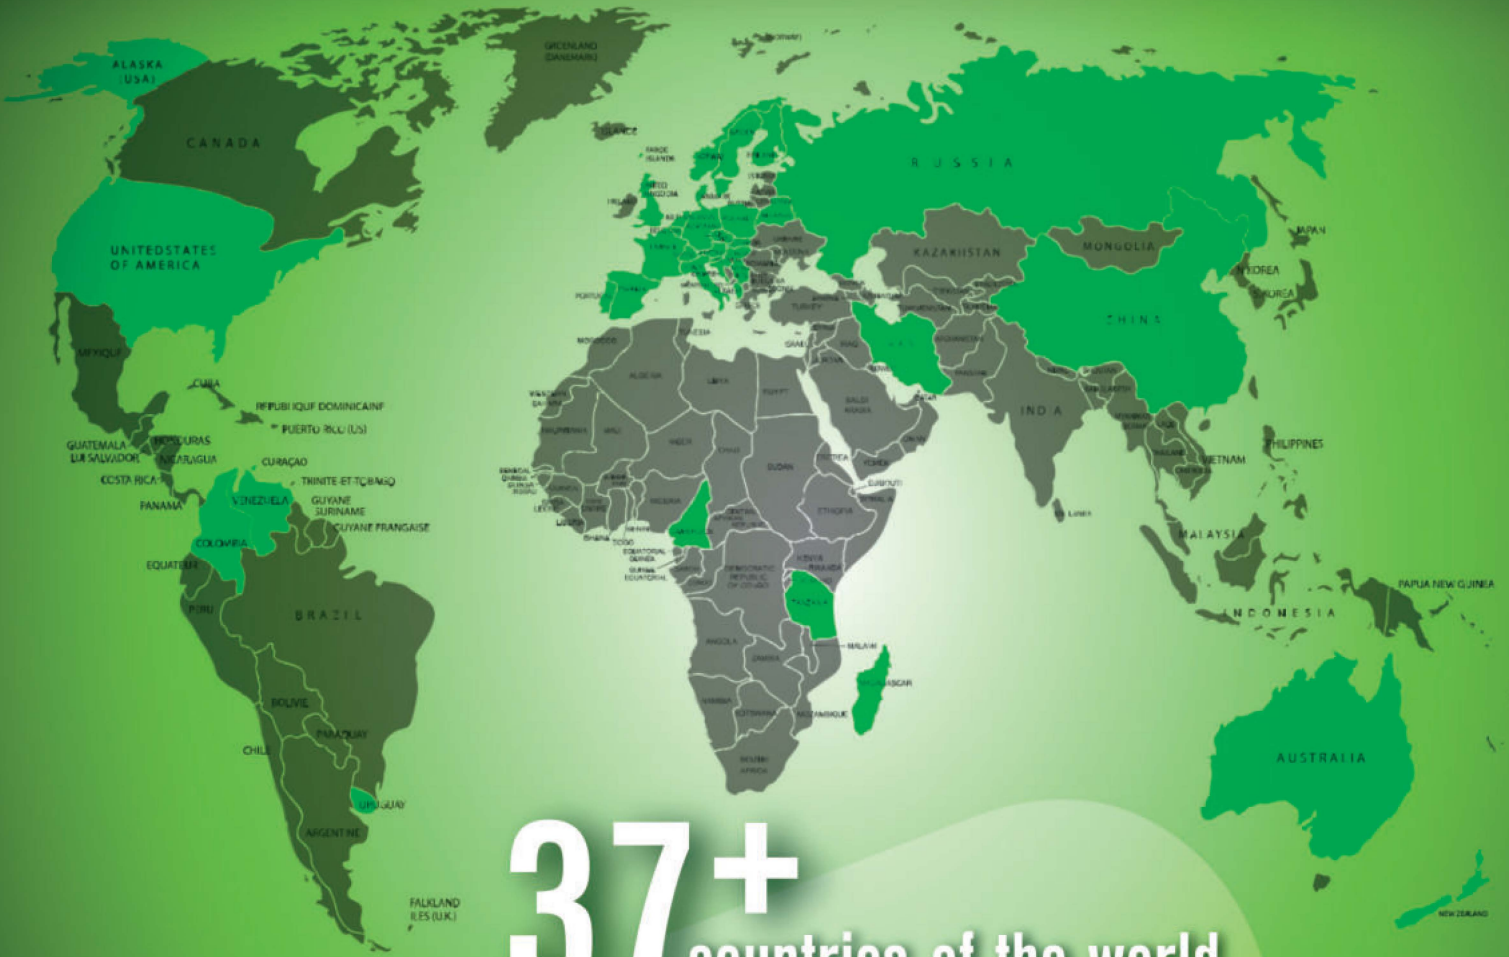

We deliver our innovations to many countries around the world.

37+ countries of the world

info@dbe.sk

www.dbe.sk

+421 32 744 3828

Brianska 2346, 911 05 Trenčín, Slovakia

AG für **B**aummaschinen Schmerikon

www.agfbs.ch / Tel. 055 286 12 86